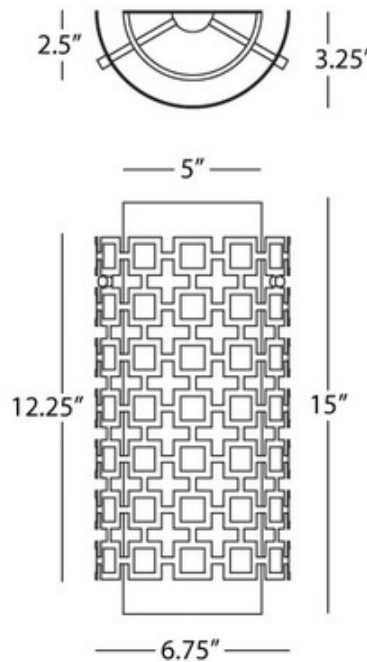

Parker Wall Light

Designer: Jonathan Adler

Description:

The Parker Wall Light features a Frosted White cased glass shade with a perforated outer shade. Finish available in Antique Brass, Deep Patina Bronze, and Polished Nickel. One 60 watt, 120 volt, B10 type Candelabra base bulb is required, but not included. ADA compliant. UL listed. 6.75 inch width x 15 inch height x 3.25 inch depth.

Shown in: Antique Brass / Frosted

List Price: \$255.88
Our Price: \$204.70

Shade Color: Frosted
Body Finish: Antique Brass
Lamp: 1 x B10/Candelabra (E12)/60W/120V Incandescent
 1 x B10/Candelabra (E12)/120V LED
Wattage: 60W
Dimmer: Incandescent
Dimensions: 15"H x 6.75"W x 3.25"D