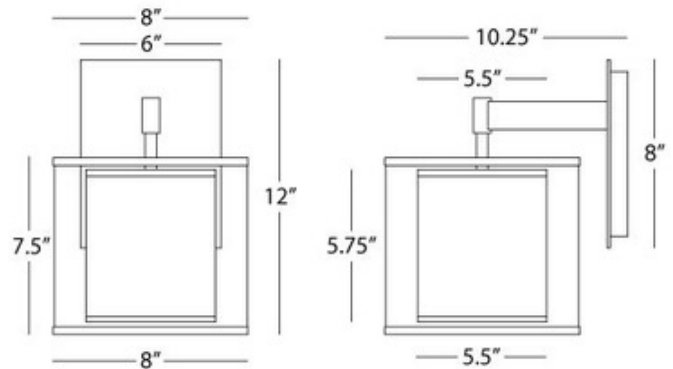

BRAND

Robert Abbey

DESCRIPTION

The Saturnia Plug-in/Hardwired Wall Sconce features a bronze or silver transparent fabric exterior shade with an ascot white fabric interior shade. Silver transparent fabric exterior shade features a stainless steel finish. Bronze transparent fabric exterior features a deep patina bronze finish. Features On/Off switch and includes 24 inch cord cover. May be used as a plug in or direct wire sconce, see instructions.

Shown in: Stainless Steel

SHADE COLOR	N/A
BODY FINISH	Stainless Steel
WATTAGE	5W
DIMMER	Standard 120V
DIMENSIONS	8"W x 12"H x 10.25"D
BULB NOT INCLUDED	
LAMP	1 x B11/Candelabra (E12)/5W/120V LED 1 x B10/Candelabra (E12)/120V LED 1 x B10/Candelabra (E12)/60W/120V Incandescent