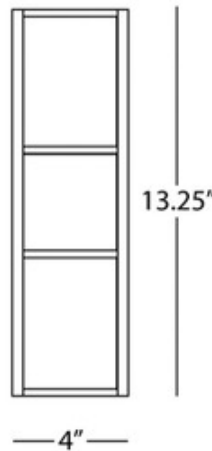

**BRAND**

Robert Abbey

**DESCRIPTION**

Wonton Wall Sconce features White cased glass panels and Silver with Weathered Ebony accents. Two 60 watt, 120 volt B10 type Candelabra base incandescent bulbs are required, but not included. ADA Compliant. UL listed. 4 inch width x 13.25 inch height x 4 inch depth.

<b>SHADE COLOR</b>	Off White
<b>BODY FINISH</b>	Deep Patina Bronze / Cherry
<b>WATTAGE</b>	120W
<b>DIMMER</b>	Standard 120V
<b>DIMENSIONS</b>	4"W x 13.25"H x 4"D
<b>BULB NOT INCLUDED</b>	
<b>LAMP</b>	2 x B10/Candelabra (E12)/60W/120V Incandescent 2 x B10/Candelabra (E12)/120V LED