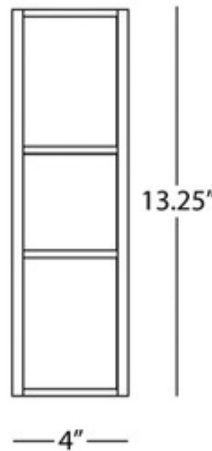

BRAND

Robert Abbey

DESCRIPTION

Wonton Wall Sconce features White cased glass panels and Silver with Weathered Ebony accents. Two 60 watt, 120 volt B10 type Candelabra base incandescent bulbs are required, but not included. ADA Compliant. UL listed. 4 inch width x 13.25 inch height x 4 inch depth.

SHADE COLOR	Off White
BODY FINISH	Deep Patina Bronze / Cherry
WATTAGE	120W
DIMMER	Standard 120V
DIMENSIONS	4"W x 13.25"H x 4"D
BULB NOT INCLUDED	
LAMP	2 x B10/Candelabra (E12)/60W/120V Incandescent 2 x B10/Candelabra (E12)/120V LED