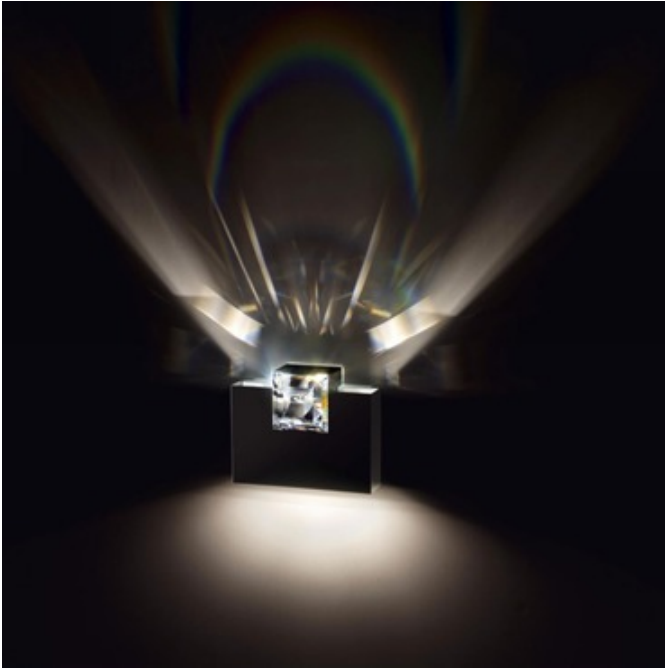

Madison Wall Sconce

Description:

Madison Wall Sconce features a Swarovski crystal cube. Finish available in black and white. Features an accent crystal, which gives a structural effect to the lighting patterns streaking up the wall. Second light shines downward, brightening both the wall and floor. One 100 watt, 120 volt, T3 R7s base halogen lamp not included. General light distribution. ADA compliant. UL listed. 8.31 inch width x 6.61 inch height x 3.78 inch depth.

Shown in: Black / Crystal

List Price: \$861.25
 Our Price: \$689.00

Shade Color: Crystal
 Body Finish: Black
 Lamp: 1 x T3/R7s (RSC)/100W/120V Halogen
 Wattage: 100W
 Dimmer: Incandescent
 Dimensions: 6.61"H x 8.31"W x 3.78"D