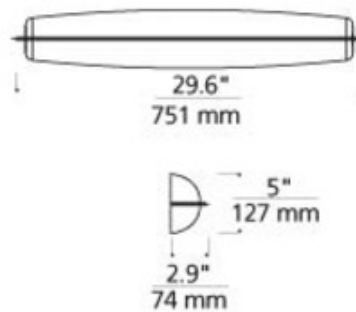

Corva Bath Bar

Description:

Corva Bath Bar features a white elliptical shade with a Satin Nickel metal band detail. May be mounted horizontally or vertically. Includes four 40 watt, 120 volt JCD G9 halogen lamps. General light distribution. 29.6 inch width x 5 inch height x 2.9 inch depth. ETL listed. ADA compliant.

Shown in: Satin Nickel / White

List Price: \$437.50
 Our Price: \$350.00

Shade Color: White
 Body Finish: Satin Nickel
 Lamp: 4 x JCD/G9/40W/120V Halogen
 Wattage: 160W
 Dimmer: Incandescent
 Dimensions: 5"H x 29.6"W x 2.9"D