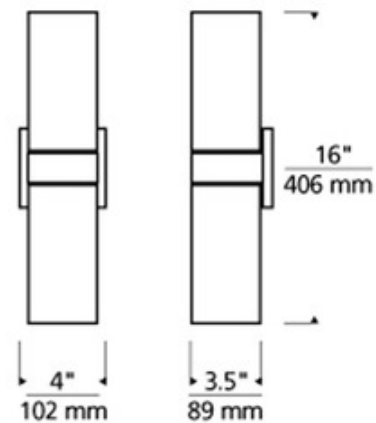

BRAND

Visual Comfort Modern

DESCRIPTION

Hudson Wall Sconce offers clean, pure style up and down light. Features white cylindrical glass shades with a simple metal base available in Satin Nickel finish. Two 75 watt, 120 volt medium base lamps are required, but not included.

SHADE COLOR	White
BODY FINISH	Chrome
WATTAGE	106W
DIMMER	Standard 120V
DIMENSIONS	4"W x 16"H x 3.5"D
BULB NOT INCLUDED	
LAMP	2 x A19/Medium (E26)/53W/120V Incandescent 2 x A19/Medium (E26)/120V LED

SPEC # TLG54466