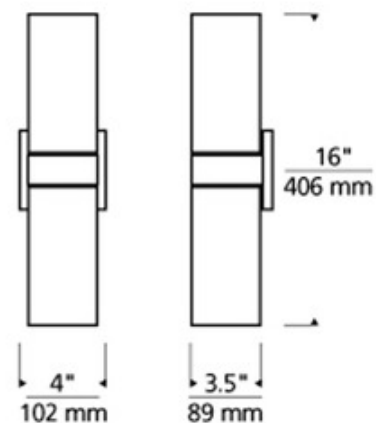

**BRAND**

Visual Comfort Modern

**DESCRIPTION**

Hudson Wall Sconce offers clean, pure style up and down light. Features white cylindrical glass shades with a simple metal base available in Satin Nickel finish. Two 75 watt, 120 volt medium base lamps are required, but not included.

<b>SHADE COLOR</b>	White
<b>BODY FINISH</b>	Chrome
<b>WATTAGE</b>	106W
<b>DIMMER</b>	Standard 120V
<b>DIMENSIONS</b>	4"W x 16"H x 3.5"D
<b>BULB NOT INCLUDED</b>	
<b>LAMP</b>	2 x A19/Medium (E26)/53W/120V Incandescent 2 x A19/Medium (E26)/120V LED