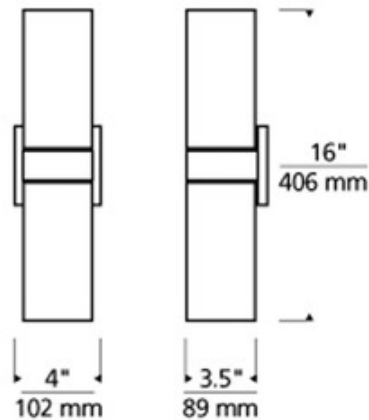

# Hudson Wall Sconce

**Description:**

Hudson Wall Sconce offers clean, pure style up and down light. Features white cylindrical glass shades with a simple metal base available in Chrome, Satin Nickel or Antique Bronze finish. Includes two 75 watt 120 volt medium base incandescent lamps or two 18 watt 120 volt G24q-2 base quad tube compact fluorescent lamps with non-dimmable electronic ballast. 4 inch width x 16 inch height x 3.5 inch depth. ETL listed. ADA compliant.

Shown in: Chrome / White

**List Price:** \$275.00  
**Our Price:** \$220.00

**Shade Color:** White  
**Body Finish:** Chrome  
**Lamp:** 2 x A19/Medium (E26)/75W/120V Incandescent  
 2 x A19/Medium (E26)/120V LED  
**Wattage:** 150W  
**Dimmer:** Incandescent  
**Dimensions:** 16"H x 4"W x 3.5"D