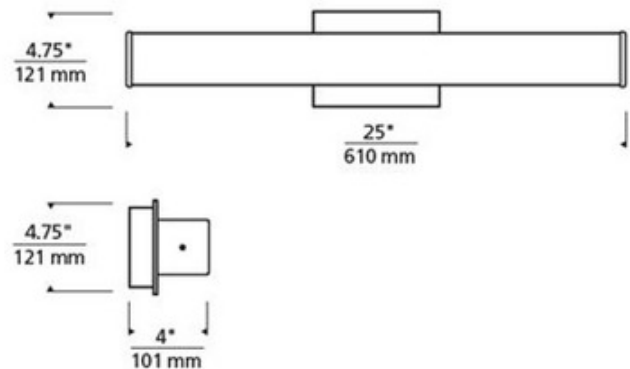

**BRAND**

Visual Comfort Modern

**DESCRIPTION**

Lynn bath bar features a sleek linear glass shade with metal end caps. Shade available in white glass. Finish available in chrome, satin nickel and antique bronze. May be mounted horizontally or vertically. Mounts to a 4 inch square electrical box with round plaster ring or octagon electrical box. Includes (5) 40 watt, 120 volt T4 G9 base halogen lamps. Dimmable with standard incandescent dimmer. ADA compliant. ETL listed. 25 inch width x 4.75 inch height x 4 inch depth.

<b>SHADE COLOR</b>	White Glass
<b>BODY FINISH</b>	Satin Nickel
<b>WATTAGE</b>	200W
<b>DIMMER</b>	Standard 120V
<b>DIMENSIONS</b>	25"W x 4.75"H x 4"D
<b>BULB INCLUDED</b>	
<b>LAMP</b>	5 x JCD/G9/40W/120V Halogen