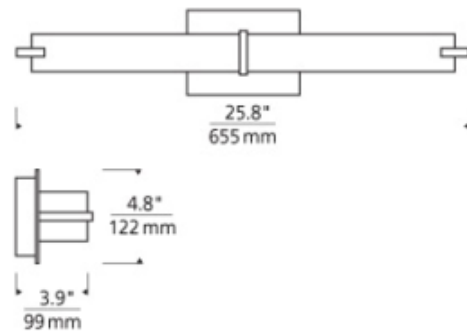

**BRAND**

Visual Comfort Modern

**DESCRIPTION**

Metro Bath Bar features a rectilinear shaped multi-layered Frost glass shade. Finish in Chrome, Satin Nickel or Antique Bronze. Includes four 40 watt, 120 volt T3 candelabra base halogen bulbs. Can be mounted vertically or horizontally. Mounts to a 4 inch square electrical box with round plaster ring or octagon electrical box. 12.5 inches of clearance is needed on one side of the fixture to remove shade when relamping. ETL listed. ADA compliant. Suitable for damp locations. Title 20 compliant. 25.8 inch width x 4.8 inch height x 3.9 inch depth.

<b>SHADE COLOR</b>	White Acrylic
<b>BODY FINISH</b>	Satin Nickel
<b>WATTAGE</b>	24W
<b>DIMMER</b>	Not Dimmable
<b>DIMENSIONS</b>	25.8"W x 4.8"H x 3.9"D
<b>BULB INCLUDED</b>	
<b>LAMP</b>	T5/T5 Bipin/24W/120V Fluorescent