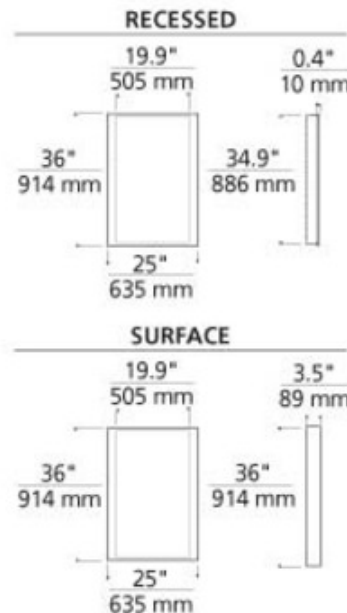

Siber Recessed Mirror

Description:

Siber Recessed Mirror features a rectangular shape surrounded by a cove of diffused white light. Finish available in Chrome or Satin Nickel. Provides shadow free task and ambient light. Offered in a recessed or surface mount version. Available with halogen, fluorescent or LED lamp option. Halogen: Includes eight 120 volt, 40 watt JCD G9 base halogen lamps. Fluorescent: Includes two 120 volt, 39 watt T5HO linear fluorescent lamps with non-dimmable electronic ballast. LED: Includes eight 120 volt, 5 watt 3000K color temperature, 90CRI, 840 delivered lumens. LED dimmable with a low voltage electronic dimmer, sold separately. Suitable for damp locations. ETL listed. ADA compliant. 25 inch width x 34.9 inch height x .4 inch depth.

Shown in: Satin Nickel

List Price: \$1250.00
Our Price: \$1000.00

Shade Color: N/A
Body Finish: Satin Nickel
Lamp: 8 x JCD/G9/40W/120V Halogen
Wattage: 320W
Dimmer: Incandescent
Dimensions: 36"H x 25"W x 0.4"D