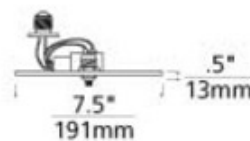

Freejack Retrofit Recessed Can Adapter

Description:

Freejack Recessed Can Adapter is used to retrofit existing recessed downlights for use with Freejack elements. Transformer is included and fits in recessed can. Mounts to any recessed can that is 6.25 inches to 6.5 inch diameter and has C shaped hooks on inside of can wall. Available in White with Antique Bronze, Satin Nickel, Chrome, and White finish. Dimmable with a standard incandescent dimmer. ETL listed for use with the following recessed cans: Juno IC2, Juno IC22, TC2 and TC2R, Halo H7T and H7RT, Cooper Lighting H27RT, Capri (Thomas) Lighting PR75ASIC/TPR75ASIC/DY6431, and Progress Lighting P7TG, P8TG and PIO8TG.

Shown in: Chrome

List Price: \$131.25
 Our Price: \$105.00

Shade Color: N/A
 Body Finish: Chrome
 Lamp: N/A
 Wattage: N/A
 Dimmer: Incandescent
 Dimensions: 0.5"H x 7.5"W

Product Number: TLG54552			
Company:		Fixture Type:	Date: Feb 23, 2018
Project:		Approved By:	