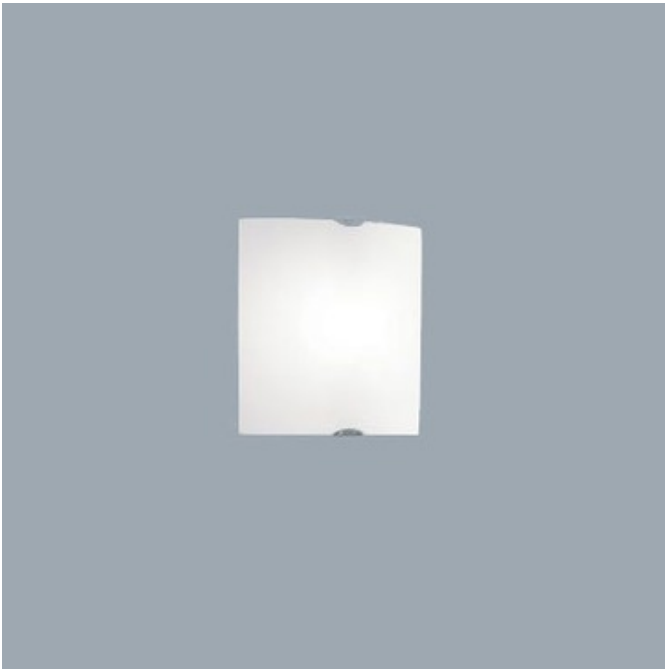

Selis PP Wall / Ceiling Mount

Designer: R. Toso & N. Massari & Associates

Description:

Selis PP wall/ceiling mount features a hand blown layered glass diffuser in satin white or satin amber. Finish available in polished chrome. Available in a small, medium and large size option as well as a wall/ceiling mount and suspension version. Fixture available with incandescent, halogen or compact fluorescent lamping option. Halogen lamping option for wall version only. One 200 watt, 120 volt, T3 RSC base halogen lamp not included. General light distribution. c/UL listed. Made in Italy. Medium: 13.75 inch square x 4.75 inch depth. Large: 17.75 inch square x 5.13 inch depth.

Shown in: Polished Chrome / Satin White

List Price: \$593.75
Our Price: \$475.00

Shade Color: Satin White
Body Finish: Polished Chrome
Lamp: 1 x T3/RSC/200W/120V Halogen
Wattage: 200W
Dimmer: Incandescent
Dimensions: 13.75"H x 13.75"W x 4.75"D