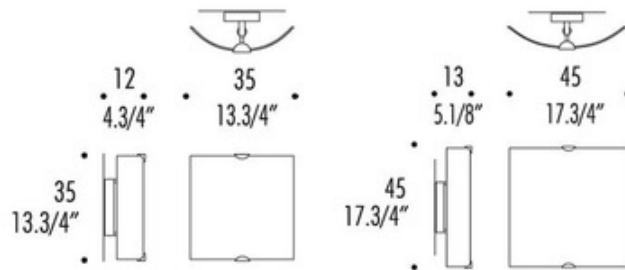

Selis PP Wall / Ceiling Mount

Designer: R. Toso & N. Massari & Associates

Description:

Selis PP wall/ceiling mount features a hand blown layered glass diffuser in satin white or satin amber. Finish available in polished chrome. Available in a small, medium and large size option as well as a wall/ceiling mount and suspension version. Fixture available with incandescent, halogen or compact fluorescent lamping option. Halogen lamping option for wall version only. One 200 watt, 120 volt, T3 RSC base halogen lamp not included. General light distribution. c/UL listed. Made in Italy. Medium: 13.75 inch square x 4.75 inch depth. Large: 17.75 inch square x 5.13 inch depth.

Shown in: Polished Chrome / Satin White

List Price: \$593.75
Our Price: \$475.00

Shade Color: Satin White
Body Finish: Polished Chrome
Lamp: 1 x T3/RSC/200W/120V Halogen
Wattage: 200W
Dimmer: Incandescent
Dimensions: 13.75"H x 13.75"W x 4.75"D