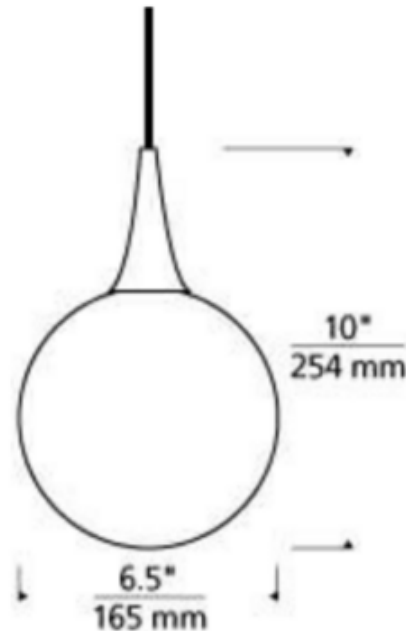

T20

**BRAND**

Visual Comfort Modern

**DESCRIPTION**

Pele Freejack Pendant features a mid-century modern spherical design with a funneled White glass detail and Satin Nickel finish. Compatible for use with 1-circuit Monorail track system, Kable Lite or Freejack canopy. Available in halogen and LED lamp options. Supplied with six feet of field-cuttable suspension cable and a Freejack connector. ETL listed. Halogen option: T20 compliant. LED option T20/T24 compliant. Freejack canopy required if used as a monopoint, sold separately. LED canopy compatible with both halogen and LED lamp options. Dimmer type dependent on system transformer (low voltage magnetic or electronic).

Shown in: Satin Nickel / White

<b>SHADE COLOR</b>	White
<b>BODY FINISH</b>	Satin Nickel
<b>WATTAGE</b>	6W
<b>DIMMER</b>	Dimmable
<b>DIMENSIONS</b>	6.5"W x 10"H
<b>INTEGRATED LED MODULE</b>	
<b>LAMP</b>	1 x LED/6W/12V LED

*Technical Information*

<b>LUMINOUS FLUX</b>	297 lumens
<b>LUMENS/WATT</b>	49.50
<b>LAMP COLOR</b>	3000K
<b>COLOR RENDERING</b>	90 CRI
<b>LAMP LIFE</b>	25000 hours

**SPEC #** TLG54657

COMPANY	PROJECT	FIXTURE TYPE	APPROVED BY	DATE