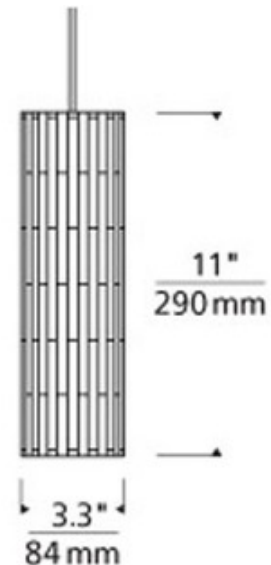

BRAND

Visual Comfort Modern

DESCRIPTION

Freejack Peyton LED Pendant features a cylindrical shade composed of glass mosaic tiles with inner frost glass diffuser. Shade available in Brown or White with finish in Antique Bronze, Chrome or Satin Nickel. Includes low voltage, 8 watt 3000K field replaceable Sora LED lamp, 80CRI, 500 lumens, six feet of field-cuttable suspension cable and a Freejack connector. 3.3 inch diameter x 11 inch height x 83 inch length. Canopy required for use as a monopoint, sold separately.

SHADE COLOR	Brown
BODY FINISH	Satin Nickel
WATTAGE	8W
DIMMER	Dimmable
DIMENSIONS	83"L x 3.3"W x 11"H
BULB INCLUDED	
LAMP	1 x LED/8W/12V LED

SPEC # TLG54663

COMPANY	PROJECT	FIXTURE TYPE	APPROVED BY	DATE