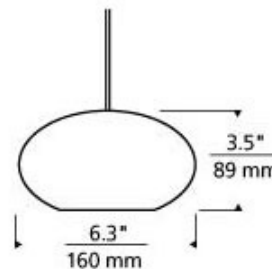

BRAND Visual Comfort Modern

DESCRIPTION

Freejack River Rock Oblong Oval Pendant is inspired by rocks along a river bed and captured through a handblown glass process. Due to the design and natural look of the glass the bottom of the pendant will not hang parallel to the floor. Glass is light in color when illuminated and dark in color when not illuminated. Glass available in Blue Slate with finish in Satin Nickel, Chrome or Antique Bronze. Includes one 35 watt 12 volt halogen bipin lamp and six feet of field cuttable suspension cable. 6.3 inches wide x 3.5 inches high. Includes Freejack connector. ETL listed.

SHADE COLOR	Blue Slate
BODY FINISH	Satin Nickel
WATTAGE	35W
DIMMER	Dimmable
DIMENSIONS	6.3"W x 3.5"H
BULB INCLUDED	
LAMP	1 x JC/CY6.35 (bipin)/35W/12V Halogen

SPEC # TLG54693

COMPANY	PROJECT	FIXTURE TYPE	APPROVED BY	DATE