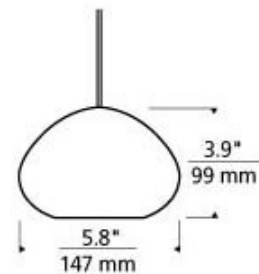

BRAND Visual Comfort Modern

DESCRIPTION

Freejack River Rock Soft Round Pendant is inspired by rocks along a river bed and captured through a handblown glass process. Due to the design and natural look of the glass the bottom of the pendant will not hang parallel to the floor. Glass is light in color when illuminated and dark in color when not illuminated. Glass available in Sand with finish in Satin Nickel, Chrome or Antique Bronze. Includes one 35 watt 12 volt halogen bipin lamp and six feet of field cuttable suspension cable. 5.8 inches wide x 3.9 inches high. Includes Freejack connector. ETL listed.

SHADE COLOR	Sand
BODY FINISH	Satin Nickel
WATTAGE	35W
DIMMER	Dimmable
DIMENSIONS	5.8"W x 3.9"H
BULB INCLUDED	
LAMP	1 x JC/CY6.35 (bipin)/35W/12V Halogen

SPEC # TLG54695

COMPANY	PROJECT	FIXTURE TYPE	APPROVED BY	DATE