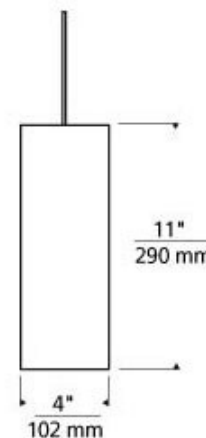

**BRAND** Visual Comfort Modern

**DESCRIPTION**

Freejack Veil Pendant features a cylindrical shade with crushed glass texture with an inner layer of gold or silver. Glass available in Latte/Gold with finish in Antique Bronze. Compatible for use with 1-circuit and 2-circuit Monorail track systems or Freejack canopy. One 12 volt, 50 watt JC GY6.35 halogen bipin lamp, six feet of field-cutttable suspension cable, and Freejack connector included. Freejack canopy required if used as a monopoint, sold separately. LED canopy compatible with both halogen and LED lamp options. Dimmer type dependent on system transformer (low voltage magnetic or electronic).

<b>SHADE COLOR</b>	Latte / Gold
<b>BODY FINISH</b>	Chrome
<b>WATTAGE</b>	50W
<b>DIMMER</b>	Dimmable
<b>DIMENSIONS</b>	83"L x 4"W x 11"H
<b>BULB INCLUDED</b>	
<b>LAMP</b>	1 x JC/GY6.35 (bipin)/50W/12V Halogen