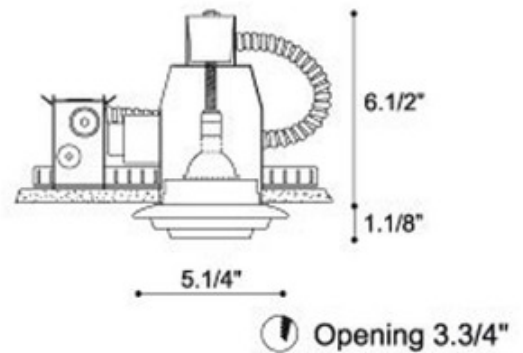

BRAND

Leucos

DESCRIPTION

Sun recessed downlight features an acid-etched, poured glass diffuser available in a clear crystal or satin white glass trim. Provides a narrow to wider beam spread depending on the lamp, as well as a soft pleasant glow. Housing options include Remodel Housing, New Construction, Insulated Ceiling, Chicago Plenum, Air Tight and Vapor Tight. Available in LED version. One 50 watt, 12 volt, MR16 bipin halogen lamp not included. Downward light distribution. c/UL listed for damp locations. 5.25 inch diameter x 1.13 inch height.

TRIM COLOR	Clear
BODY FINISH	N/A
WATTAGE	50W
DIMMER	Low Voltage Magnetic
DIMENSIONS	5.25"W x 1.13"H
BULB NOT INCLUDED	
LAMP	1 x MR16/GU5.3 (bipin)/50W/12V Halogen 1 x MR16/GU5.3 (bipin)/12V LED

Technical Information

FUNCTION	Downlight
HOUSING TYPE	Remodel NON IC
HOUSING HEIGHT	7"
APERTURE SHAPE	Round

SPEC # LEU5476

COMPANY	PROJECT	FIXTURE TYPE	APPROVED BY	DATE