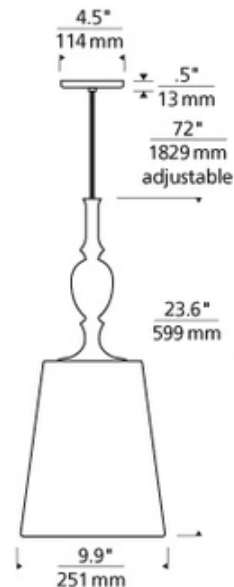

Kiev Large Pendant

Description:

Kiev Large Pendant features a turned ornate glass fount and simple tapered fabric shade with rolled edges. Fabric shade available in Black or White. Fount color available in Clear, Frost or Smoke. Finish available in Satin Nickel, White, Black or Antique Bronze. Black, Satin Nickel and White finish options highlighted with Satin Nickel detail and includes six feet of clear field-cutttable suspension cable. Antique Bronze finish highlighted with Antique Bronze detail and includes six feet of field-cutttable brown suspension cable. Includes one 75 watt 120 volt A19 medium base incandescent lamp and 4.5 inch round flush mount canopy. ETL listed. 9.9 inch diameter x 23.6 inch height x 95.6 inch length.

Shown in: Satin Nickel / Black / Frost

List Price: \$456.25
 Our Price: \$365.00

Shade Color: Black / Frost
 Body Finish: Black
 Lamp: 1 x A19/Medium (E26)/75W/120V Incandescent
 1 x A19/Medium (E26)/120V LED
 Wattage: 75W
 Dimmer: Incandescent
 Dimensions: 95.6"L x 23.6"H x 9.9"W

Product Number: TLG54882			
Company:		Fixture Type:	Date: Feb 22, 2018
Project:		Approved By:	

#2002SU-KIEVLG-01011-BFBK

Fax: (773) 883-6131

Phone: 866-954-4489

Address: 1718 W. Fullerton Ave. Chicago IL 60614