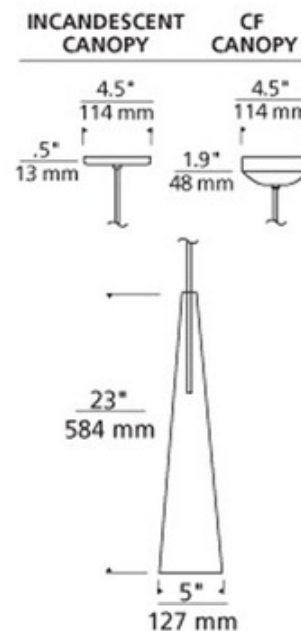

BRAND Visual Comfort Modern

DESCRIPTION

Rohe Pendant features patterned transparent glass pyramid with a metal black frame highlighted with a white or colored inner cass glass pyramid. Canopy finishes also available in satin nickel, white and antique bronze. Black, satin nickel and white finish options are provided with clear cable; antique bronze finish is provided with brown cable. Includes one A19, medium base, 75 watt incandescent lamp or one 32 watt triple tube GX24Q-3 compact fluorescent lamp. Incandescent version is dimmable. Includes six feet of field cuttable cable. General light distribution. Incandescent canopy diameter is 4.5 inches. Compact fluorescent canopy dimensions are 4.5W x 1.9H. 5W x 23H.

SHADE COLOR	White / Clear
BODY FINISH	Satin Nickel
WATTAGE	75W
DIMMER	Standard 120V
DIMENSIONS	5"W x 23"H
BULB INCLUDED	
LAMP	A19/Medium (E26)/75W/120V Incandescent

SPEC # TLG54932

COMPANY	PROJECT	FIXTURE TYPE	APPROVED BY	DATE