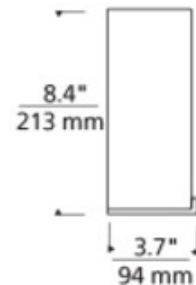

COMPANY	PROJECT	FIXTURE TYPE	APPROVED BY	DATE