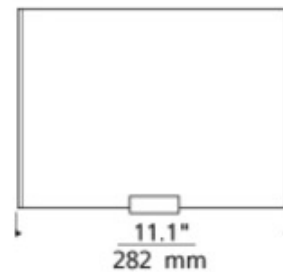

COMPANY	PROJECT	FIXTURE TYPE	APPROVED BY	DATE