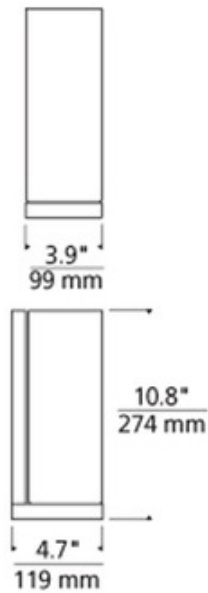

BRAND Visual Comfort Modern

DESCRIPTION

Cabo Grande Wall features Onyx or White glass cylinder and die-cast base available in Antique Bronze, Chrome or Satin Nickel finish. Mounts up only. Available with halogen or compact fluorescent lamp option. Halogen version includes one 120 volt, 60 watt JCD G9 halogen bi-pin lamp. Compact fluorescent version includes one 120 volt, 18 watt self ballasted GU24 base compact fluorescent lamp. ETL listed. 3.9 inch width x 10.8 inch height x 4.7 inch depth.

SHADE COLOR	Onyx
BODY FINISH	Antique Bronze
WATTAGE	60W
DIMMER	Standard 120V
DIMENSIONS	3.9"W x 10.8"H x 4.7"D
BULB INCLUDED	
LAMP	JCD/G9/60W/120V Halogen

SPEC # TLG54954

COMPANY	PROJECT	FIXTURE TYPE	APPROVED BY	DATE