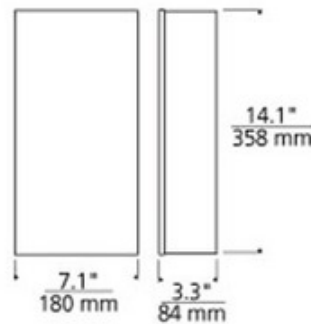

Lexington Wall Sconce

Description:

Lexington Wall Sconce features a half-cylinder fabric shade with rolled edges and minimal metal base. Shade available in Desert Clay or White with finish in Satin Nickel or Antique Bronze. Fixture available with incandescent or LED lamp options. Incandescent: One 60 watt, 120 volt BT15 medium base lamp is required, but not included. LED: Includes 13 watt, 120 volt 2700K color temperature LED module, 1000 lumens. ETL listed. ADA compliant. 7.1 inch width x 14.1 inch height x 3.3 inch depth.

Shown in: Antique Bronze / Desert Clay

List Price: \$281.26
Our Price: \$225.01

Shade Color: Desert Clay
Body Finish: Antique Bronze
Lamp: 1 x BT15/Medium (E26)/43W/120V Halogen
Wattage: 43W
Dimmer: Incandescent
Dimensions: 14.1"H x 7.1"W x 3.3"D