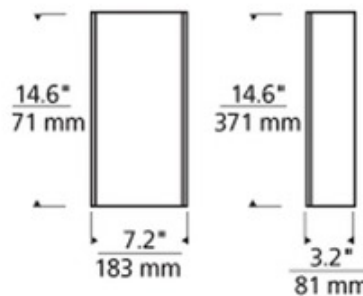

# Playa Flush Wall Light

**Description:**

Playa Flush Wall Sconce features an elegant multi-toned shade made of natural shell panels in White, Natural or Brown with base finish in Antique Bronze, Chrome or Satin Nickel. Mounts vertically only. Includes one 75 watt 120 volt T8 medium base tubular incandescent lamp, or two 10 watt, 2700K LED modules, 600 net lumens. General light distribution. ETL listed. ADA compliant. 7.2 inch width x 14.6 inch height x 3.2 inch depth.

Shown in: Antique Bronze / Brown

**List Price:** \$668.75  
**Our Price:** \$535.00

**Shade Color:** Brown  
**Body Finish:** Antique Bronze  
**Lamp:** 1 x T8/Medium (E26)/75W/120V Incandescent  
**Wattage:** 75W  
**Dimmer:** Incandescent  
**Dimensions:** 14.6"H x 7.2"W x 3.2"D