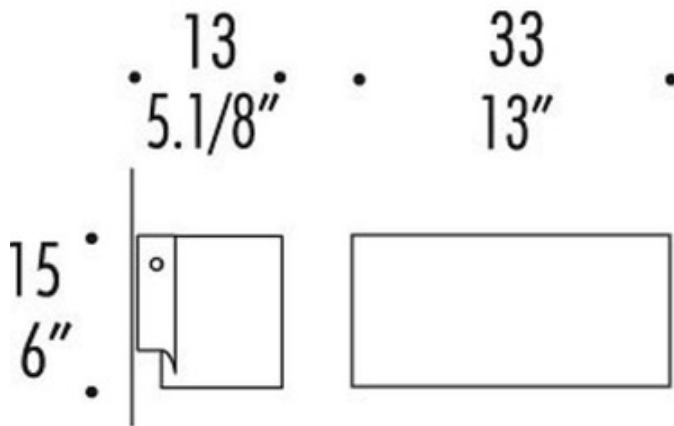

Vittoria P2 Wall Sconce

Designer: R. Toso & N. Massari & Associates

Description:

Vittoria P2 wall sconce features a hand blown glass diffuser and a Polished Chrome finish. Glass diffuser available in Satin White, Satin Amber or clear Crystal. Crystal glass diffuser features an anti-glare screen. Requires one 150 watt, 120 volt, T3 Short RSC halogen lamp, not included. General light distribution. UL listed. Made in Italy. 13 inch width x 6 inch height x 5.1 inch depth.

Shown in: Polished Chrome / Clear

List Price: \$981.25
Our Price: \$785.00

Shade Color: Clear
Body Finish: Polished Chrome
Lamp: 1 x T3SHORT/R7s (RSC)/150W/120V Halogen
Wattage: 150W
Dimmer: Incandescent
Dimensions: 6"H x 13"W x 5.13"D