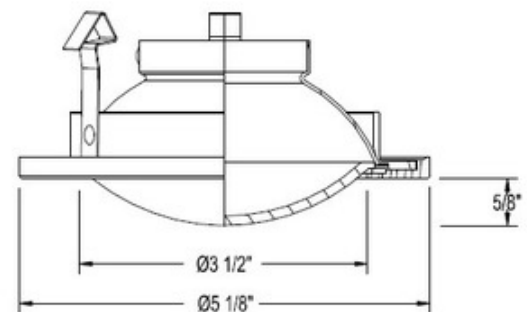

COMPANY	PROJECT	FIXTURE TYPE	APPROVED BY	DATE