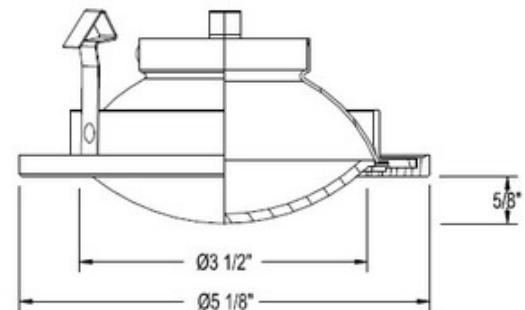

COMPANY	PROJECT	FIXTURE TYPE	APPROVED BY	DATE