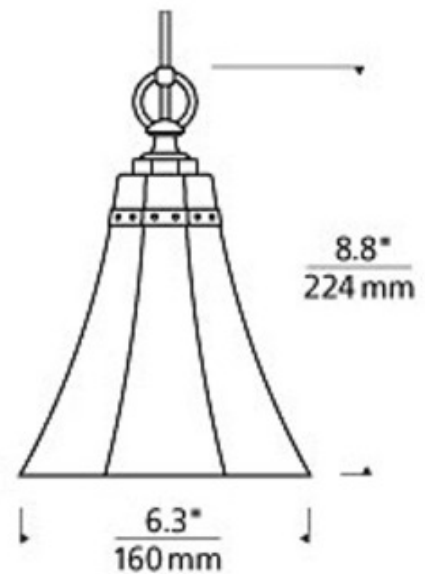

BRAND

Visual Comfort Modern

DESCRIPTION

Freejack LED Mini Delaware Pendant features an octagonal flared glass shade with optional use decorative metal detail. Glass available in Amber or White. Finish available in Antique Bronze or Satin Nickel. Includes one 6 watt 3000K replaceable LED module, six feet of field cuttable suspension cable and a Freejack connector. ETL listed. 6.3 inch diameter x 8.8 inch height x 80.8 inch length. Canopy required for use as a monopoint, sold separately.

SHADE COLOR	Amber
BODY FINISH	Antique Bronze
WATTAGE	6W
DIMMER	Dimmable
DIMENSIONS	80.8"L x 6.3"W x 8.8"H
INTEGRATED LED MODULE	
LAMP	1 x LED/6W/12V LED

SPEC # TLG55169

COMPANY	PROJECT	FIXTURE TYPE	APPROVED BY	DATE