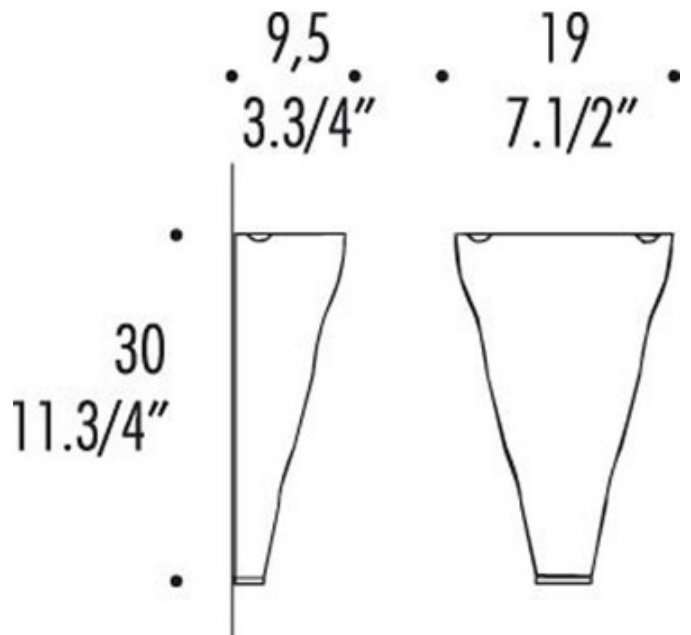

SHADE COLOR	Gloss Amber
BODY FINISH	N/A
WATTAGE	60W
DIMMER	Standard 120V
DIMENSIONS	7.5"W x 11.75"H x 3.75"D
BULB NOT INCLUDED	
LAMP	1 x G16.5/Candelabra (E12)/60W/120V Incandescent

SPEC # LEU5524