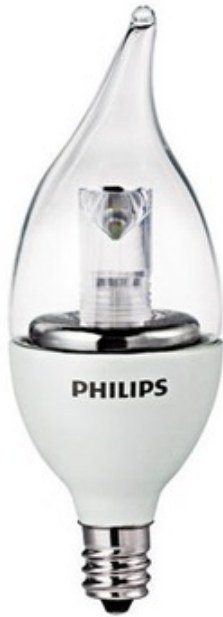

EnduraLED Dimmable Candle BA11 Candelabra Base 3W 120V

Description:

EnduraLED Dimmable Candle LED lamp provides smooth dimming and decorative, energy-saving ambience. The unique design provides light in all directions, giving lighting designers an alternative to incandescent sources. Ideal for wall sconces and decorative fixtures. Smooth dimming to 10 percent of full light levels. Emits virtually no UV/IR light in the beam. Lasts 20,000 hours rated average life. Contains no mercury. Approximate lumens is 136 with a CRI of 92. Color temperature is 2700K. Dimmable 3 watt, 120 volt, BA11 bent tip candelabra base LED lamp. UL listed. 4 inch length.

Shown in: Clear

List Price: \$35.17
 Our Price: \$24.62

Shade Color: N/A
 Body Finish: Clear
 Lamp: 1 x BA11/Candelabra (E12)/3W/120V LED
 Wattage: 3W
 Dimmer: Dimmable
 Dimensions: 4"L

Technical Information

Luminous Flux: 136 lumens
 Lumens/Watt: 45.33
 Lamp Color: 2700 K
 Color Rendering: 92 CRI
 Lamp Life: 20000 hours

| | | | |
|---------------------------------|--|---------------|--------------------|
| Product Number: PHL55354 | | | |
| Company: | | Fixture Type: | Date: Feb 23, 2018 |
| Project: | | Approved By: | |