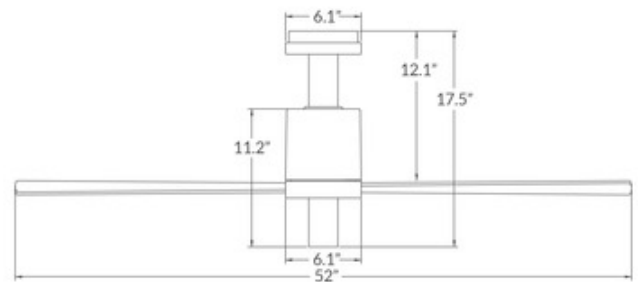

DESIGNER

Ron Rezek

BRAND

Modern Fan Co.

DESCRIPTION

The Pensi Ceiling Fan with Light is a pure expression of minimal design and maximum performance. Pensi offers curved molder blades for high efficiency, ideal for highlighting the area beneath. Available with a Gloss White or Aluminum/Anthracite motor with White or Aluminum blades. Not suitable for sloped ceilings. One 50 watt 120 volt MR16 GU10 base halogen bulb is included. 52 inch width x 11.2 inch height x 17.5 inch length. Includes handheld remote which controls fan and light separately. Provides three speeds and full-range dimming and includes wall-mounting bracket. UL listed for damp locations.

SHADE COLOR	Aluminum
BODY FINISH	Aluminum/ Anthracite
WATTAGE	50W
DIMMER	Included
DIMENSIONS	17.5"L x 52"W x 11.2"H
BULB INCLUDED	
LAMP	1 x MR16/GU10/50W/120V Halogen 1 x MR16/GU10/120V LED

SPEC # MDF55435