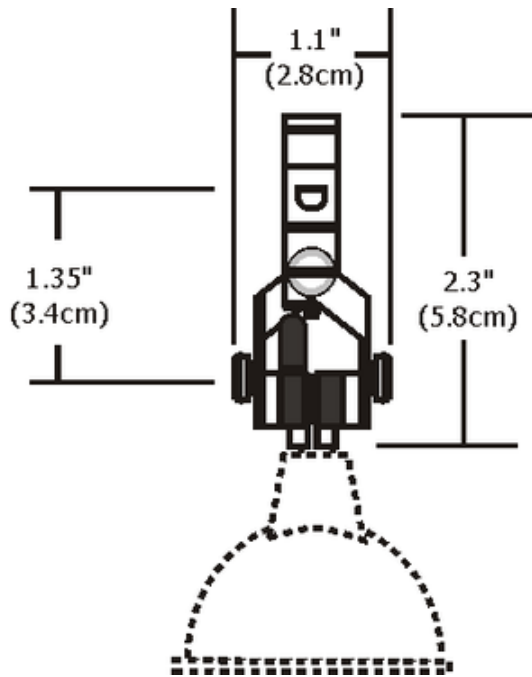

# Monorail Vespa Head With S1 Little Solid Shade

**Description:**

Monorail Vespa fixture with a S1 little solid shade can rotate 170 degrees and is adjustable horizontally and vertically. Fixture finish available in satin nickel, polished nickel, or antique bronze. Accessory finish available in satin nickel, polished nickel, antique bronze, or black. Other optional accessories available. One 75 Watt, 12 Volt, MR16 GU5.3 lamp, not included. ETL listed.

Shown in: Satin Nickel / Satin Nickel

**List Price:** \$159.00  
**Our Price:** \$127.20

**Shade Color:** Satin Nickel  
**Body Finish:** Satin Nickel  
**Lamp:** 1 x MR16/GU5.3 (bipin)/75W/12V Halogen  
 1 x MR16/GU5.3 (bipin)/12V LED  
**Wattage:** 75W  
**Dimmer:** Dimmable  
**Dimensions:** 2.3"H x 1.1"W