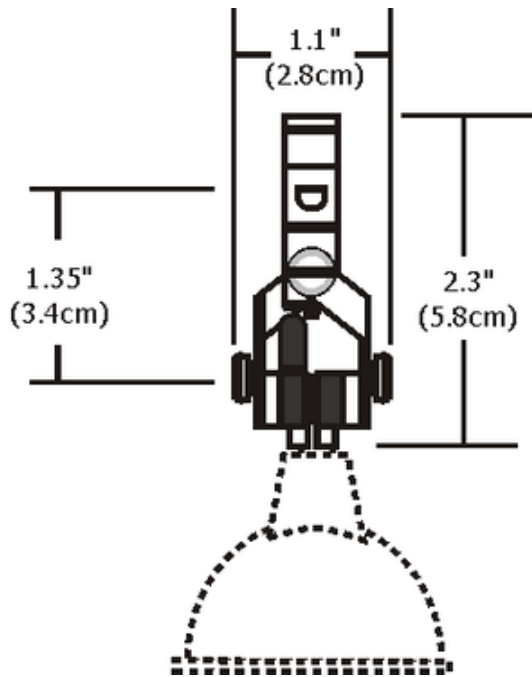

Monorail Vespa Head With S2 Little Mesh Shade

Description:

Monorail Vespa fixture with a S2 little mesh shade can rotate 170 degrees and is adjustable horizontally and vertically. Fixture finish available in satin nickel, polished nickel, or antique bronze. Accessory finish available in polished nickel, black, or antique bronze. Other optional accessories available. One 75 Watt, 12 Volt, MR16 GU5.3 lamp, not included. ETL listed.

Shown in: Satin Nickel / Polished Nickel

List Price: \$162.00
Our Price: \$129.60

Shade Color: Polished Nickel
Body Finish: Satin Nickel
Lamp: 1 x MR16/GU5.3 (bipin)/75W/12V Halogen
 1 x MR16/GU5.3 (bipin)/12V LED
Wattage: 75W
Dimmer: Dimmable
Dimensions: 2.3"H x 1.1"W