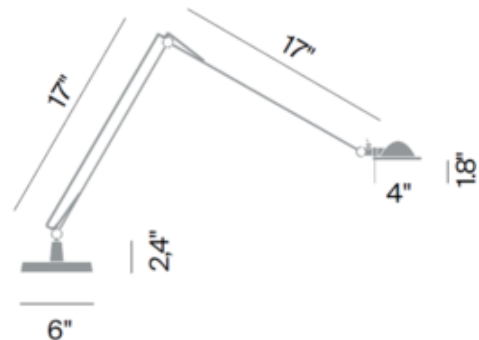

Lightology

Berenice 17+17 Table Lamp / Reflector Sold Separately

SPEC #

LPA5597

BRAND

Luceplan USA

DESCRIPTION

The Berenice 17+17 Table Lamp is a light that allows for easy directional orientation in space. Reflector shown in image sold separately in black or aluminum metal or white satin, blue, green, pink, yellow or sage green glass. Structure and base finish in Aluminum. The fluid movement of the jointed arms and the 360 degree rotation of the head make it possible to adjust the direction of the beam. Poised on a sturdy, stable base, Berenice adapts to any situation with versatility and precision. One 35 watt, 12 volt, JC type GY6.35 base frosted halogen bulb is required, but not included. Includes 6 inch base and cord and plug with electronic transformer. On/off switch on head. UL listed. Required reflector sold separately.

SHADE COLOR	N/A
BODY FINISH	Black
WATTAGE	35W
DIMMER	Not Dimmable
DIMENSIONS	34"L x 17"W x 17"H
BULB NOT INCLUDED	
LAMP	1 x JC/GY6.35 (bipin)/35W/12V Halogen

SPEC #

LPA5597

COMPANY

PROJECT

FIXTURE TYPE

APPROVED BY