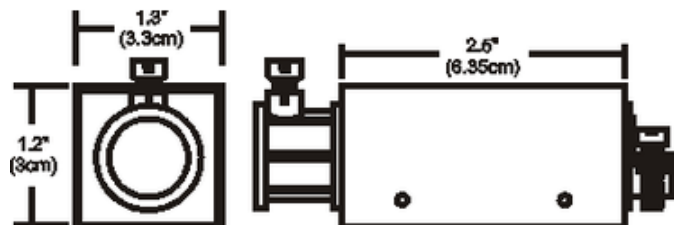

1 Inch Rectangle Splice Box

Description:

1 inch rectangle splice box provides a safe enclosure for low voltage connections. Install within 30 feet of power supply; use up to #10 ga wire to limit voltage drop.

Shown in: White

List Price: \$15.00
 Our Price: \$12.00

Shade Color: White
 Body Finish: N/A
 Lamp: N/A
 Wattage: N/A
 Dimmer: N/A
 Dimensions: 2.6"L x 1.2"H x 1.8"W

Product Number: EDG56214			
Company:		Fixture Type:	Date: Feb 25, 2018
Project:		Approved By:	