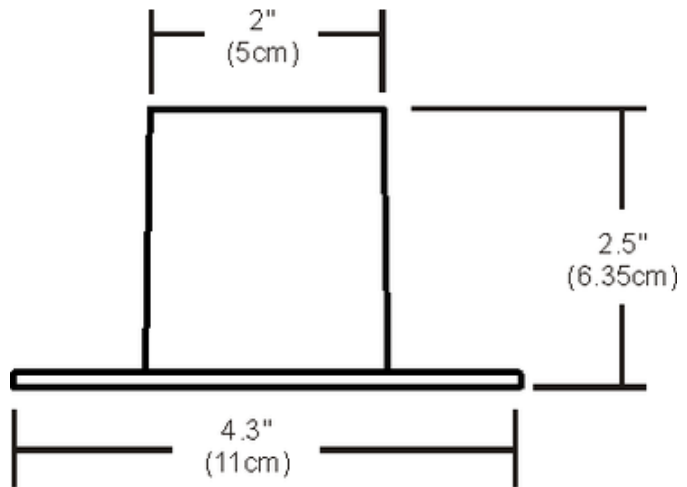

Port Junction Box Cover

Description:

Junction box cover for the Port LED. Can be used indoor or outdoor.

List Price: \$50.00
 Our Price: \$40.00

Shade Color: N/A
 Body Finish: N/A
 Lamp: N/A
 Wattage: N/A
 Dimmer: N/A
 Dimensions: 2"W