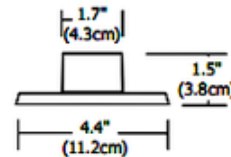

# Miniport Junction Box Cover

**Description:**

Miniport Junction Box Cover for use in recessing Miniport into a wall or floor. Can be used in indoor or outdoor locations. ETL listed. Suitable for wet locations with used with a wet location electrical box, sold separately. 1.7 inch diameter x 1.5 inch height with 4.4 inch diameter base. For use with Edge Lighting Miniport LED fixture, sold separately.

Shown in: Black

List Price: \$33.00  
 Our Price: \$26.40

Shade Color: Black  
 Body Finish: N/A  
 Lamp: N/A  
 Wattage: N/A  
 Dimmer: N/A  
 Dimensions: 1.5"H x 1.7"W

Product Number: <b>EDG56216</b>			
Company:		Fixture Type:	Date: Feb 19, 2018
Project:		Approved By:	