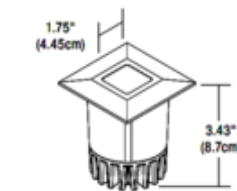

BRAND

PureEdge Lighting

DESCRIPTION

The Sun3 3 Inch Round LED Recessed Uplight or Steplight is rated for outdoor/ocean front environments using a wet location electrical box, or used as an indoor fixture using a standard octagon electrical box. Features an 8.8 watt high powered warm white LED with a 16, 23, 36 or 47 degree precise focus, tempered glass lens with marine-grade aluminum beveled edge trim. Can be powered with a 12V TE-60L-12 LED electronic low voltage (ELV dimming), or 12VAC T-150-12 or T-300-12 magnetic low voltage power supply (MLV dimming). Accepts Dichroic color filters and other optical elements when used with the SUN3-LL(H) louver lens holder, sold separately. Required remote transformer, junction box cover, wood spring clips (for installation in decks), and optional accessories sold separately.

SHADE COLOR	N/A
BODY FINISH	Satin Aluminum
WATTAGE	8.8W
DIMMER	N/A
DIMENSIONS	3.25"W x 3.43"H
INTEGRATED LED MODULE	
LAMP	1 x LED/8.8W/12V LED

Technical Information

LUMINOUS FLUX	427 lumens
LUMENS/WATT	48.52
LAMP COLOR	2968K
COLOR RENDERING	94 CRI
BEAM ANGLE	16°

SPEC # EDG56219

COMPANY	PROJECT	FIXTURE TYPE	APPROVED BY	DATE