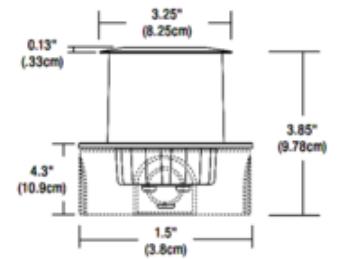

Indoor Octagon Junction Box Supplied By Electrician

COMPANY	PROJECT	FIXTURE TYPE	APPROVED BY	DATE