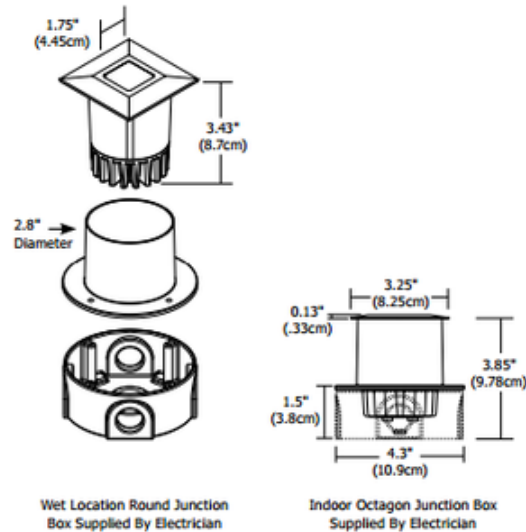

Sun3 Round LED 47Deg Recessed Uplight/Steplight

Shown in: Satin Aluminum

List Price: \$336.00
Our Price: \$268.80

Shade Color: N/A
Body Finish: Satin Aluminum
Lamp: 1 x LED/6.5W/12V LED
Wattage: 6.5W
Dimmer: Dimmable
Dimensions: 3.43"H x 3.25"W

Technical Information
Luminous Flux: 281 lumens
Lumens/Watt: 43.23
Lamp Color: 2968 K
Color Rendering: 80 CRI
Beam Angle: 47°
Lamp Life: 50000 hours

Description:

Sun3 3 Inch Round 47 Degree LED Recessed Uplight/Steplight includes a 12 volt 6.5 watt high powered Warm White 2968K color temperature LED, 80CRI, 42 lumens per watt/281 lumens total. Features a 47 degree precise focus and tempered glass lens with marine-grade aluminum beveled edge trim. Available in 16, 23, 36 and 47 degree beam options. Finish in Satin Aluminum. 70 percent lumen maintenance based on 50,000 hours of operation. Sun3 is rated for outdoor, ocean front environments using a wet location electrical box or indoor using a standard octagon electrical box. Can be powered with a 12V TE-60L-12 LED electronic low voltage, or 12VAC T-150-12 or T-300-12 magnetic low voltage power supply. Electronic low voltage power supply dimmable with an electronic low voltage dimmer. Lutron dimmers recommended: Dims to 9 percent with Lutron Diva DVELV-300P, 21 percent with Lutron Skyark SELV-300P, or 31 percent with Lutron Maestro MAELV-600. Magnetic low voltage power supply dimmable with a magnetic low voltage dimmer. Lutron dimmers recommended: Dims to 16 percent with Lutron Diva DVLV-600P, or 39 percent with Lutron Skylark SLV-600P. The trim accepts optical accessories and dichroic color filters when used with the SUN3-LL(H) accessory, sold separately. ETL listed. Wet location listed. 3.2 inch diameter x 3.43 inch height. Fixture includes a 5 year warranty. SUN3 is constant voltage fixture and it is listed to