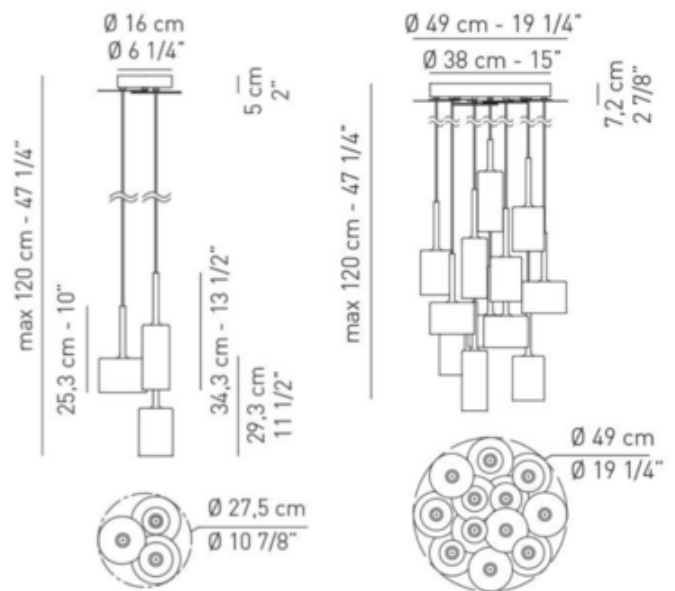

BRAND

Axolight

DESCRIPTION

The Spillray Multi Light Pendant features a grouping of glass shades of varying sizes suspended from a single canopy. With its clean and elegant design, Spillray can light any space with a graceful touch. Canopy and non-dimmable driver included. Note: Limited availability in Orange color.

SHADE COLOR	Crystal
BODY FINISH	Polished Chrome
WATTAGE	240W
DIMMER	Low Voltage Electronic
DIMENSIONS	19.25"W x 13.5"H
BULB NOT INCLUDED	
LAMP	12 x JC/G4 (bipin)/20W/12V Halogen

SPEC #

AXO56389

COMPANY

PROJECT

FIXTURE TYPE

APPROVED BY

DATE