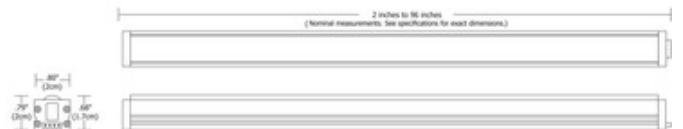

DESIGNER

Gregory Kay

BRAND

PureEdge Lighting

DESCRIPTION

Light Channel Micro Wall Grazer LED features 12 volt Soft Strip Premium (SS2P) inside a slim aluminum extrusion. The asymmetrical 10 degree lens is ideal for creating dramatic grazing effects. The flexible linear system is sold in 2 inch increments up to 96 inches and includes a mounting clip with each 2 foot section. Fixtures can be linked end-to-end with plug in or flexible connectors for a maximum length of 25 feet. Includes 6 foot power feed cable. At only 2.3 watts, each foot of channel contains 36 Warm White 3000K, 80CRI LEDs, delivering 115 lumens. Average lamp life 32,000 hours. Requires a 12 volt 60 watt PSB-60W-ELV-12VDC power supply, dimmable with a low voltage electronic dimmer (recommended Lutron Diva DVELV-300P, Lutron Skylark SELV-300P, or Lutron Maestro MAELV-600), sold separately. ETL listed. Fixture includes a 5 year warranty. Major components made and assembled in the USA. Limited Quantities Available. Please call for more information. Product is built to order.

SHADE COLOR	N/A
BODY FINISH	Satin Aluminum
WATTAGE	0.4W
DIMMER	Dimmable
DIMENSIONS	2"L x 0.8"W x 0.79"H
INTEGRATED LED MODULE	
LAMP	1 x LED/0.38W/12V LED

Technical Information

LUMINOUS FLUX	19 lumens
LUMENS/WATT	50.00
LAMP COLOR	3000K
COLOR RENDERING	80 CRI

SPEC # EDG56411

COMPANY	PROJECT	FIXTURE TYPE	APPROVED BY	DATE