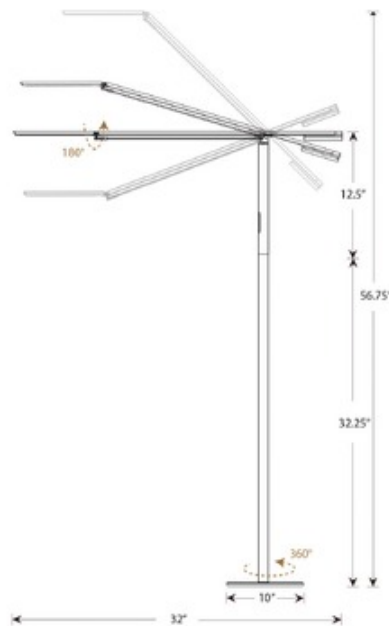

Equo LED Floor Lamp 4500K

Description:

The Equo LED Floor Lamp 4500K features a discreet counterweight design for feather-light adjustability. One finger is all you need to adjust the floating arm's position. The special neck joint maintains the head's tilt as the arm swings up or down. Slide your finger along the stem's touch strip to control brightness and power. The head rotates 180 degrees. Available in Black, Orange, or Silver. Includes 9 foot cord. 85 CRI. Rated average life of 50,000 hours. Includes 28 LED modules totaling 6 watts. 10 inch width x 44.75-56.75 inch adjustable height. UL listed.

Shown in: Black

List Price: \$336.25
 Our Price: \$269.00

Shade Color: N/A
 Body Finish: Black
 Lamp: 1 x LED/6W/120V LED
 Wattage: 6W
 Dimmer: Included
 Dimensions: 32"L x 56.75"H x 10"W

Technical Information
 Lamp Color: 4500 K
 Color Rendering: 85 CRI
 Lamp Life: 50000 hours

Product Number: KNC56440			
Company:		Fixture Type:	Date: Feb 23, 2018
Project:		Approved By:	

#1115FL-3EQUO-057CL-00BK

Fax: (773) 883-6131

Phone: 866-954-4489

Address: 1718 W. Fullerton Ave. Chicago IL 60614