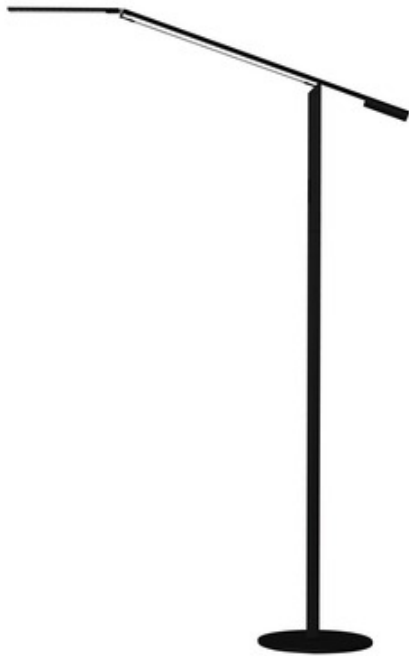

Equo LED Floor Lamp 4500K

Description:

The Equo LED Floor Lamp 4500K features a discreet counterweight design for feather-light adjustability. One finger is all you need to adjust the floating arm's position. The special neck joint maintains the head's tilt as the arm swings up or down. Slide your finger along the stem's touch strip to control brightness and power. The head rotates 180 degrees. Available in Black, Orange, or Silver. Includes 9 foot cord. 85 CRI. Rated average life of 50,000 hours. Includes 28 LED modules totaling 6 watts. 10 inch width x 44.75-56.75 inch adjustable height. UL listed.

Shown in: Black

List Price: \$336.25
 Our Price: \$269.00

Shade Color: N/A
 Body Finish: Black
 Lamp: 1 x LED/6W/120V LED
 Wattage: 6W
 Dimmer: Included
 Dimensions: 32"L x 56.75"H x 10"W

Technical Information
 Lamp Color: 4500 K
 Color Rendering: 85 CRI
 Lamp Life: 50000 hours

Product Number: KNC56440			
Company:		Fixture Type:	Date: Feb 23, 2018
Project:		Approved By:	

#1115FL-3EQUO-057CL-00BK

Fax: (773) 883-6131

Phone: 866-954-4489

Address: 1718 W. Fullerton Ave. Chicago IL 60614