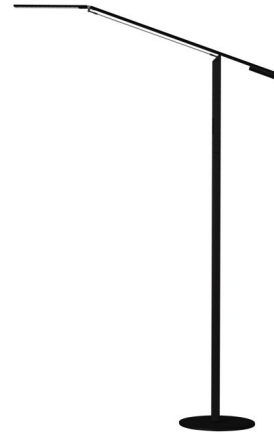

Lightology

lightology.com
866-954-4489
05-25-26

Project: _____

Company: _____

Location: _____ Fixture Type: _____

SPEC #: **KNC56440**

Approved On: _____ Approved By: _____

Equo LED Floor Lamp By Koncept Lighting

Description

The Equo LED Floor Lamp 3500K or 4500K features a discreet counterweight design for feather-light adjustability. One finger is all you need to adjust the floating arm's position. The special neck joint maintains the head's tilt as the arm swings up or down. Slide your finger along the stem's touch strip to control brightness and power. The head rotates 180 degrees. Available in Black, Orange, Silver, or Chrome. Includes 9 foot cord. 85 CRI. Rated average life of 50,000 hours. Includes 28 LED modules totaling 6 watts. 10 inch width x 44.75-56.75 inch adjustable height. UL listed.

Specifications

COLOR	N/A
BODY FINISH	Black
WATTAGE	6W
DIMMER	Included
DIMENSIONS	32"L x 10"W x 56.75"H
INTEGRATED LED MODULE	1 x LED/6W/120V LED
COUNTRY OF ORIGIN	China

Technical Information

LAMP LIFE	50000 hours
COLOR RENDERING	85 CRI
LAMP COLOR	4500K