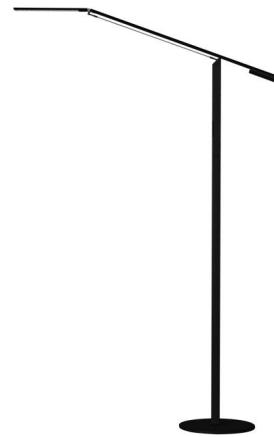

Lightology

lightology.com
866-954-4489
05-24-26

Project: _____

Company: _____

Location: _____ Fixture Type: _____

SPEC #: **KNC56440**

Approved On: _____ Approved By: _____

Equo LED Floor Lamp By Koncept Lighting

Description

The Equo LED Floor Lamp 3500K or 4500K features a discreet counterweight design for feather-light adjustability. One finger is all you need to adjust the floating arm's position. The special neck joint maintains the head's tilt as the arm swings up or down. Slide your finger along the stem's touch strip to control brightness and power. The head rotates 180 degrees. Available in Black, Orange, Silver, or Chrome. Includes 9 foot cord. 85 CRI. Rated average life of 50,000 hours. Includes 28 LED modules totaling 6 watts. 10 inch width x 44.75-56.75 inch adjustable height. UL listed.

Specifications

COLOR	N/A
BODY FINISH	Black
WATTAGE	6W
DIMMER	Included
DIMENSIONS	32"L x 10"W x 56.75"H
INTEGRATED LED MODULE	1 x LED/6W/120V LED
COUNTRY OF ORIGIN	China

Technical Information

LAMP LIFE	50000 hours
COLOR RENDERING	85 CRI
LAMP COLOR	4500K