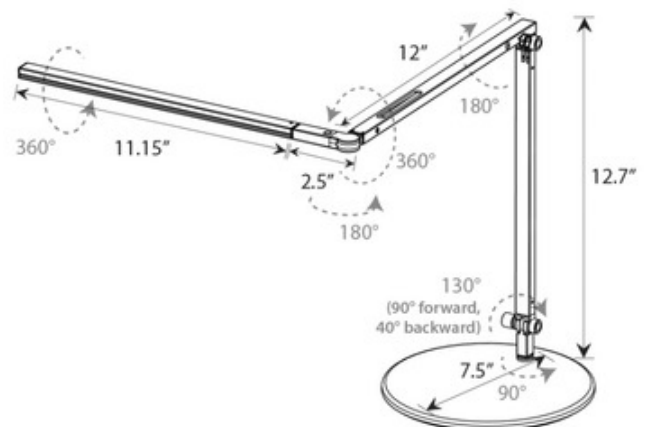

COMPANY	PROJECT	FIXTURE TYPE	APPROVED BY	DATE