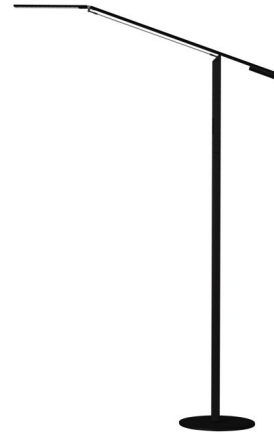

Lightology

lightology.com
866-954-4489
05-24-26

Project: _____

Company: _____

Location: _____ Fixture Type: _____

SPEC #: **KNC56458**

Approved On: _____ Approved By: _____

Equo LED Floor Lamp By Koncept Lighting

Description

The Equo LED Floor Lamp 3500K or 4500K features a discreet counterweight design for feather-light adjustability. One finger is all you need to adjust the floating arm's position. The special neck joint maintains the head's tilt as the arm swings up or down. Slide your finger along the stem's touch strip to control brightness and power. The head rotates 180 degrees. Available in Black, Orange, Silver, or Chrome. Includes 9 foot cord. 85 CRI. Rated average life of 50,000 hours. Includes 28 LED modules totaling 6 watts. 10 inch width x 44.75-56.75 inch adjustable height. UL listed.

Specifications

COLOR	N/A
BODY FINISH	Black
WATTAGE	6W
DIMMER	Included
DIMENSIONS	32"L x 10"W x 56.75"H
INTEGRATED LED MODULE	1 x LED/6W/120V LED
COUNTRY OF ORIGIN	China

Technical Information

LAMP LIFE	50000 hours
COLOR RENDERING	85 CRI
LAMP COLOR	3500K