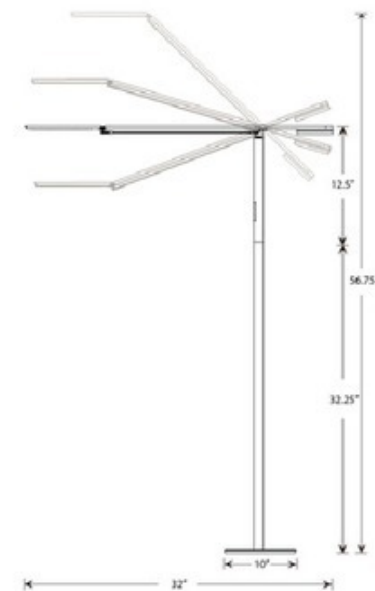

Technical Information

LAMP COLOR	3500K
COLOR RENDERING	85 CRI
LAMP LIFE	50000 hours

SPEC # KNC56462

COMPANY	PROJECT	FIXTURE TYPE	APPROVED BY	DATE