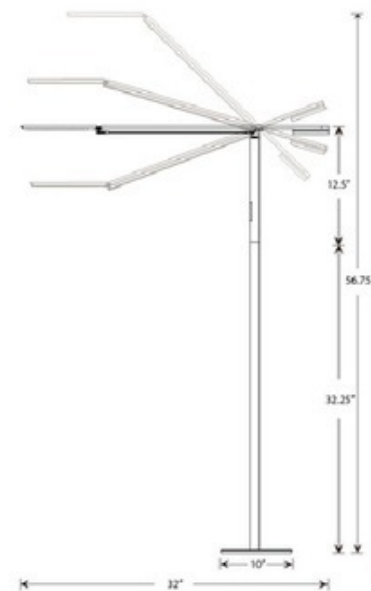

Technical Information

LAMP COLOR	3500K
COLOR RENDERING	85 CRI
LAMP LIFE	50000 hours

SPEC # KNC56462

COMPANY

PROJECT

FIXTURE TYPE

APPROVED BY

DATE