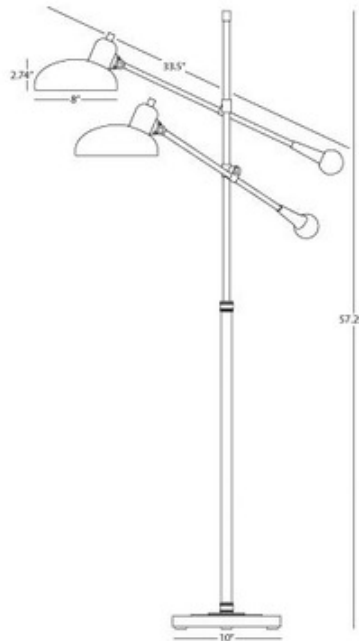

Bruno Adjustable Double Arm Pharmacy Floor Lamp

Description:

Bruno Adjustable Double-Arm Pharmacy floor lamp features a Lead Bronze finish with ebonized nickel accents over metal. Features On/Off switch. Two 60 watt, 120 volt, A19 medium base incandescent lamps not included. Shade: 8 inch width x 2.74 inch height. Base: 10 inch diameter. Arm extends 33.5 inches. Height is 57.25 inches.

Shown in: Lead Bronze

List Price: \$457.13
 Our Price: \$365.70

Shade Color: N/A
 Body Finish: Lead Bronze
 Lamp: 2 x A19/Medium (E26)/60W/120V Incandescent
 2 x A19/Medium (E26)/120V LED
 Wattage: 120W
 Dimmer: Incandescent
 Dimensions: 57.25"H x 33.5"W