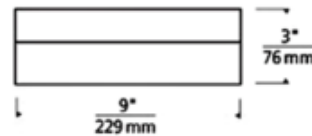

**BRAND**

Visual Comfort Modern

**DESCRIPTION**

90 square ceiling flush mount features a frosted glass shade. Finish available in Satin Nickel. Can be mounted on the ceiling or wall. Mounts to a standard 4 inch square junction box with round plaster ring (provided by electrician). General light distribution. ETL listed. Suitable for wet locations. ADA compliant when wall mounted.

|                      |                             |
|----------------------|-----------------------------|
| <b>SHADE COLOR</b>   | Frost                       |
| <b>BODY FINISH</b>   | Antique Bronze              |
| <b>WATTAGE</b>       | 80W                         |
| <b>DIMMER</b>        | Standard 120V               |
| <b>DIMENSIONS</b>    | 9"W x 3"H x 9"D             |
| <b>BULB INCLUDED</b> |                             |
| <b>LAMP</b>          | 2 x JCD/G9/40W/120V Halogen |