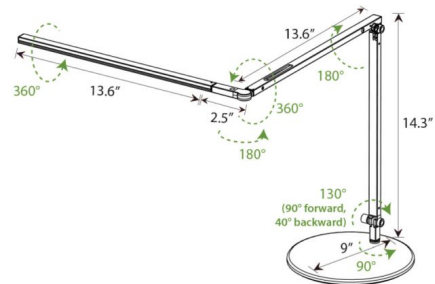

By Koncept Lighting

Description

Z-Bar Slim LED Desk Lamp is the sleek and slim version of the original Z-Bar. Featuring an award-winning three-bar design for maximum reach and flexibility, Z-Bar Slim also has the super-adjustable LED head that can spin in its socket, sweep side to side, and rotate around the end of the arm to point in any direction. The touchstrip is located near the LED head for easy access. Slide your finger along the strip to dim gradually, or touch the strip anywhere to jump directly to any brightness, including off. Available with a Metallic Black or Silver finish. Integrated 8.5 watt 120 volt LED light source with choice of Warm White (3500K) or Cool White (4500K) color temperature. Available with a variety of base and mounting options: standard table base, table base with USB port, power base with AC outlet and USB outlet, grommet mount, through-table mount, one piece desk clamp, two piece desk clamp, hardwired wall mount, standard wall mount, or slatwall mount. UL listed.

Specifications

COLOR	N/A
BODY FINISH	Metallic Black
WATTAGE	8.5W
DIMMER	Included
DIMENSIONS	9"W x 14.3"H
INTEGRATED LED MODULE	1x LED/8.5W/120V LED
COUNTRY OF ORIGIN	China

Technical Information

LAMP LIFE	50000 hours
COLOR RENDERING	85 CRI
LAMP COLOR	4500K
LUMENS/WATT	47.06
LUMINOUS FLUX	400 lumens