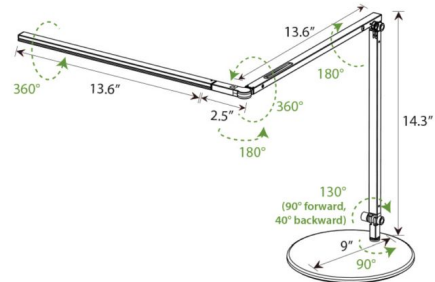

By Koncept Lighting

Description

Z-Bar Slim LED Desk Lamp is the sleek and slim version of the original Z-Bar. Featuring an award-winning three-bar design for maximum reach and flexibility, Z-Bar Slim also has the super-adjustable LED head that can spin in its socket, sweep side to side, and rotate around the end of the arm to point in any direction. The touchstrip is located near the LED head for easy access. Slide your finger along the strip to dim gradually, or touch the strip anywhere to jump directly to any brightness, including off. Available with a Metallic Black or Silver finish. Integrated 8.5 watt 120 volt LED light source with choice of Warm White (3500K) or Cool White (4500K) color temperature. Available with a variety of base and mounting options: standard table base, table base with USB port, power base with AC outlet and USB outlet, grommet mount, through-table mount, one piece desk clamp, two piece desk clamp, hardwired wall mount, standard wall mount, or slatwall mount. UL listed.

Specifications

COLOR	N/A
BODY FINISH	Metallic Black
WATTAGE	8.5W
DIMMER	Included
DIMENSIONS	9"W x 14.3"H
INTEGRATED LED MODULE	1 x LED/8.5W/120V LED
COUNTRY OF ORIGIN	China

Technical Information

LAMP LIFE	50000 hours
COLOR RENDERING	85 CRI
LAMP COLOR	4500K
LUMENS/WATT	47.06
LUMINOUS FLUX	400 lumens