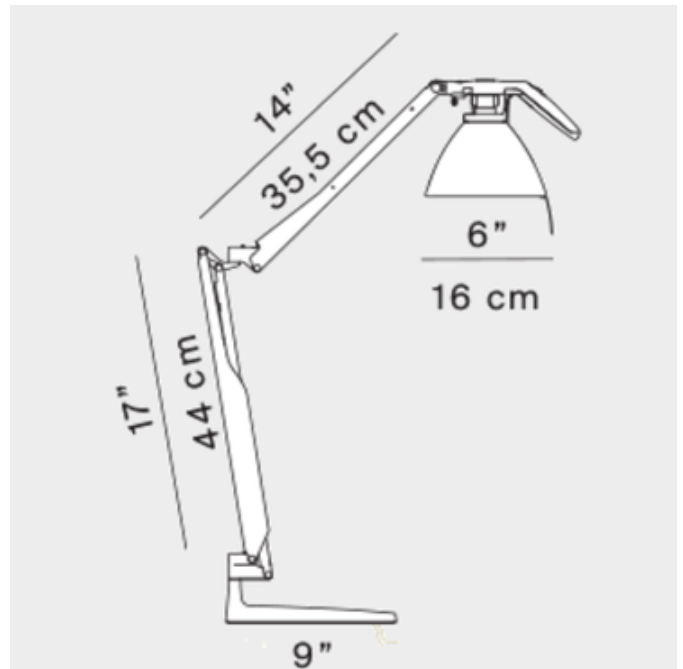

BRAND

Luceplan USA

DESCRIPTION

The Fortebraccio Table Lamp provides an efficient and modern way to light your interior. Both arms can rotate vertically and horizontally in their own directions. This feature enables you to direct light wherever and whenever you would like it with one simple movement. On/Off switch located on the polycarbonate hand. Sold as a complete fixture (includes base). UL listed.

SHADE COLOR	N/A
BODY FINISH	White
WATTAGE	100W
DIMMER	N/A
DIMENSIONS	6"W x 17"H x 14"D
BULB NOT INCLUDED	
LAMP	1 x A19/Medium (E26)/100W/120V Incandescent

SPEC #

LPA5668

COMPANY

PROJECT

FIXTURE TYPE

APPROVED BY