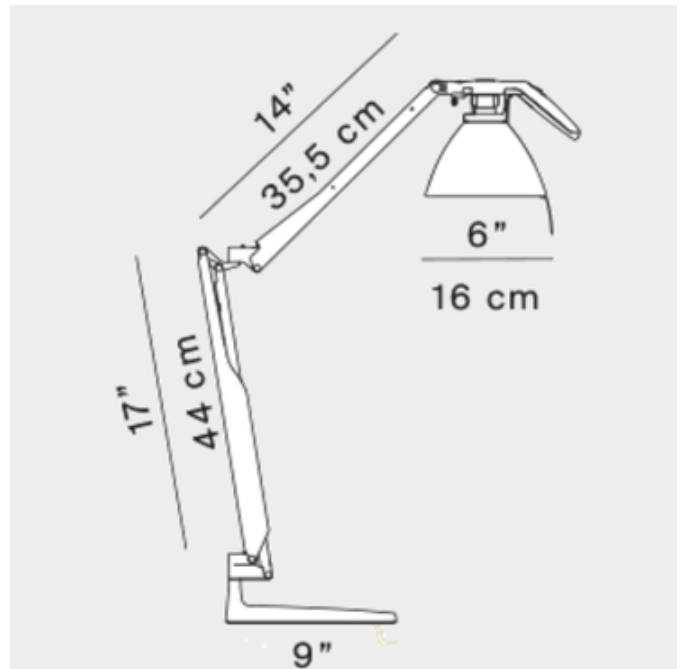

BRAND

Luceplan USA

DESCRIPTION

The Fortebraccio Table Lamp provides an efficient and modern way to light your interior. Both arms can rotate vertically and horizontally in their own directions. This feature enables you to direct light wherever and whenever you would like it with one simple movement. On/Off switch located on the polycarbonate hand. Sold as a complete fixture (includes base). UL listed.

SHADE COLOR	N/A
BODY FINISH	White
WATTAGE	100W
DIMMER	N/A
DIMENSIONS	6"W x 17"H x 14"D
BULB NOT INCLUDED	
LAMP	1 x A19/Medium (E26)/100W/120V Incandescent

SPEC #

LPA5668

COMPANY

PROJECT

FIXTURE TYPE

APPROVED BY