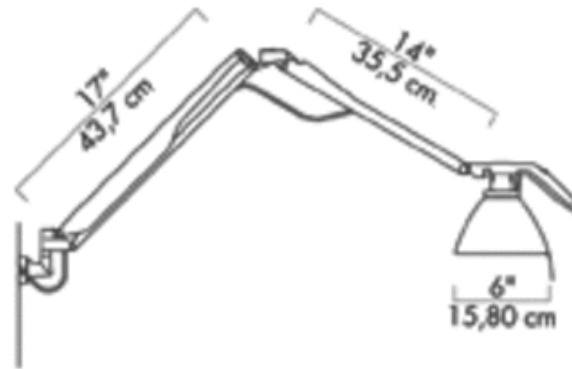

Fortebraccio Wall Mount

Description:

With its new joints and base, Fortebraccio guarantees an extraordinary fluidity of movement and total light positioning freedom. Thanks to its innovative central joint, the lamp's two arms rotate independently, horizontally and vertically, allowing it to take on extreme and functional positions. The lamp's distinctive handle - which includes a normal switch - is designed in such a way as to be easily held and maneuvered. Fortebraccio 05 comes with a universal mount, allowing it to be fitted directly on tables, walls and, thanks to its particular system of joints, on slanted surfaces. Finish in metal. One 100 watt, 120 volt, A19 medium base incandescent lamp not included. General task light distribution. Designed by Paolo Rizatto and Alberto Meda. Made in Italy. Head is 6 inches in diameter and the arms are 17 and 14 inches in length.

Shown in: Metal

List Price: \$606.67
 Our Price: \$409.50

Shade Color: N/A
 Body Finish: Metal
 Lamp: 1 x A19/Medium (E26)/72W/120V Incandescent
 Wattage: 72W
 Dimmer: N/A
 Dimensions: 31"L x 6"W

Product Number: LPA5669			
Company:		Fixture Type:	Date: Feb 23, 2018
Project:		Approved By:	