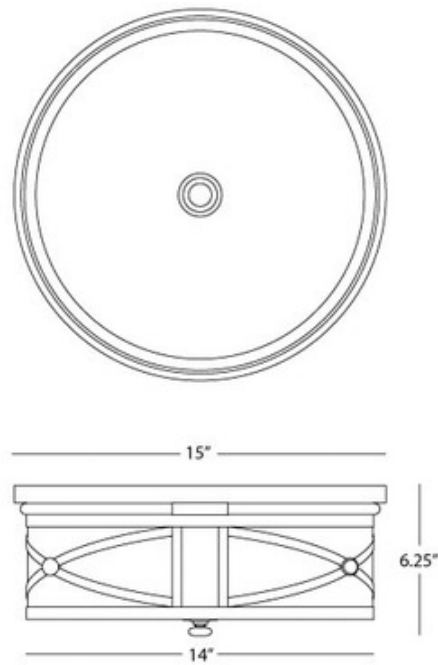

Chase Ceiling Flush Mount

Description:

Chase ceiling flush mount features a frosted white glass shade. Finish available in polished nickel, antique brass, dark antique nickel and deep patina bronze. Direct wire only. Requires three 60 watt, 120 volt, A19 medium base incandescent lamps, not included. General lighting distribution. 15 inch diameter x 6.25 inch height.

Shown in: Antique Brass / Frost White

List Price: \$478.69
Our Price: \$382.95

Shade Color: Frost White
Body Finish: Antique Brass
Lamp: 3 x A19/Medium (E26)/60W/120V Incandescent
 3 x A19/Medium (E26)/120V LED
Wattage: 180W
Dimmer: Incandescent
Dimensions: 6.25"H x 15"W