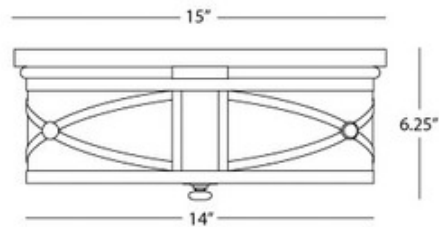

**BRAND**

Robert Abbey

**DESCRIPTION**

Chase ceiling flush mount features a frosted white glass shade. Finish available in polished nickel, antique brass, dark antique nickel and deep patina bronze. Direct wire only. Requires three 60 watt, 120 volt, A19 medium base incandescent lamps, not included. General lighting distribution. 15 inch diameter x 6.25 inch height.

*Shown in: Antique Brass / Frost White*

<b>SHADE COLOR</b>	Frost White
<b>BODY FINISH</b>	Antique Brass
<b>WATTAGE</b>	24W
<b>DIMMER</b>	Standard 120V
<b>DIMENSIONS</b>	15"W x 6.25"H
<b>BULB NOT INCLUDED</b>	
<b>LAMP</b>	3 x A19/Medium (E26)/8W/120V LED 3 x A19/Medium (E26)/120V LED 3 x A19/Medium (E26)/60W/120V Incandescent