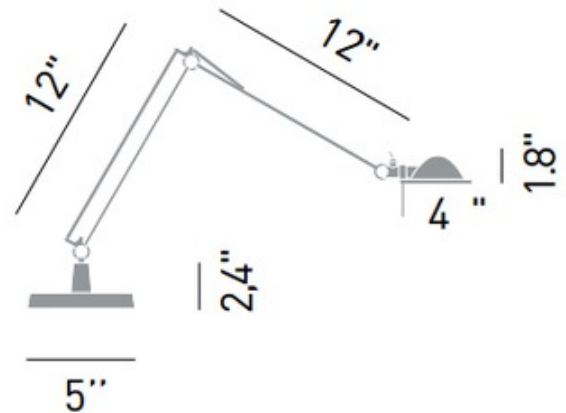

### DESCRIPTION

Berenice Table Lamp is the original Italian design of this classic fixture. Body and included reflector finish available in all black or all silver. Green, blue or red glass reflectors also available, sold separately. One 35 watt, 12 volt, JC Type GY6.35 base halogen lamp included. Transformer included. General directional light distribution. Made in Italy. Base has 5 inch diameter. Reflector dimensions are 4 inch diameter x 1.8 inch height. Height is 12 inches. Arm extends 12 inches.

SHADE COLOR	N/A
BODY FINISH	Black
WATTAGE	35W
DIMMER	Low Voltage Electronic
DIMENSIONS	16"L x 6"W x 31"H
BULB INCLUDED	
LAMP	1 x JC/GY6.35 (bipin)/35W/12V Halogen

SPEC #

LPA5680

COMPANY

PROJECT

FIXTURE TYPE